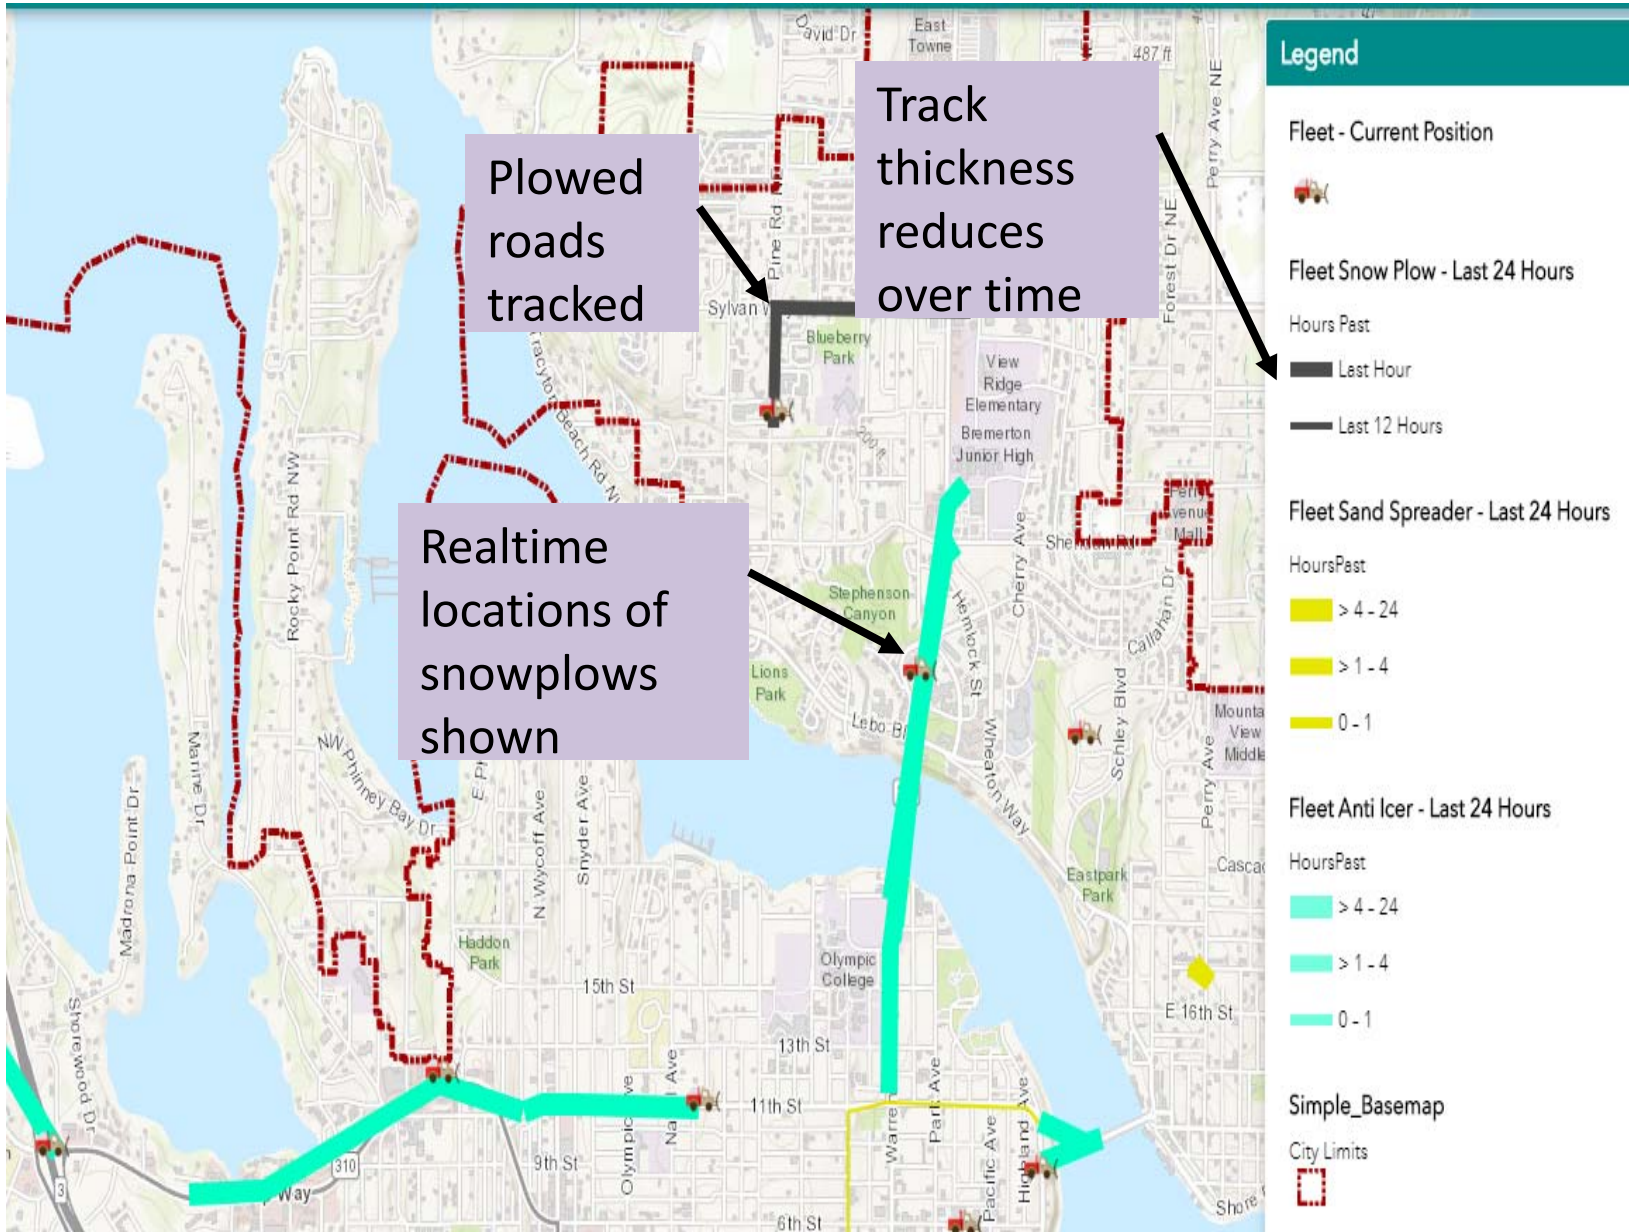

Snowy Weather Assessment and Response Map (Real time snow plow tracking)