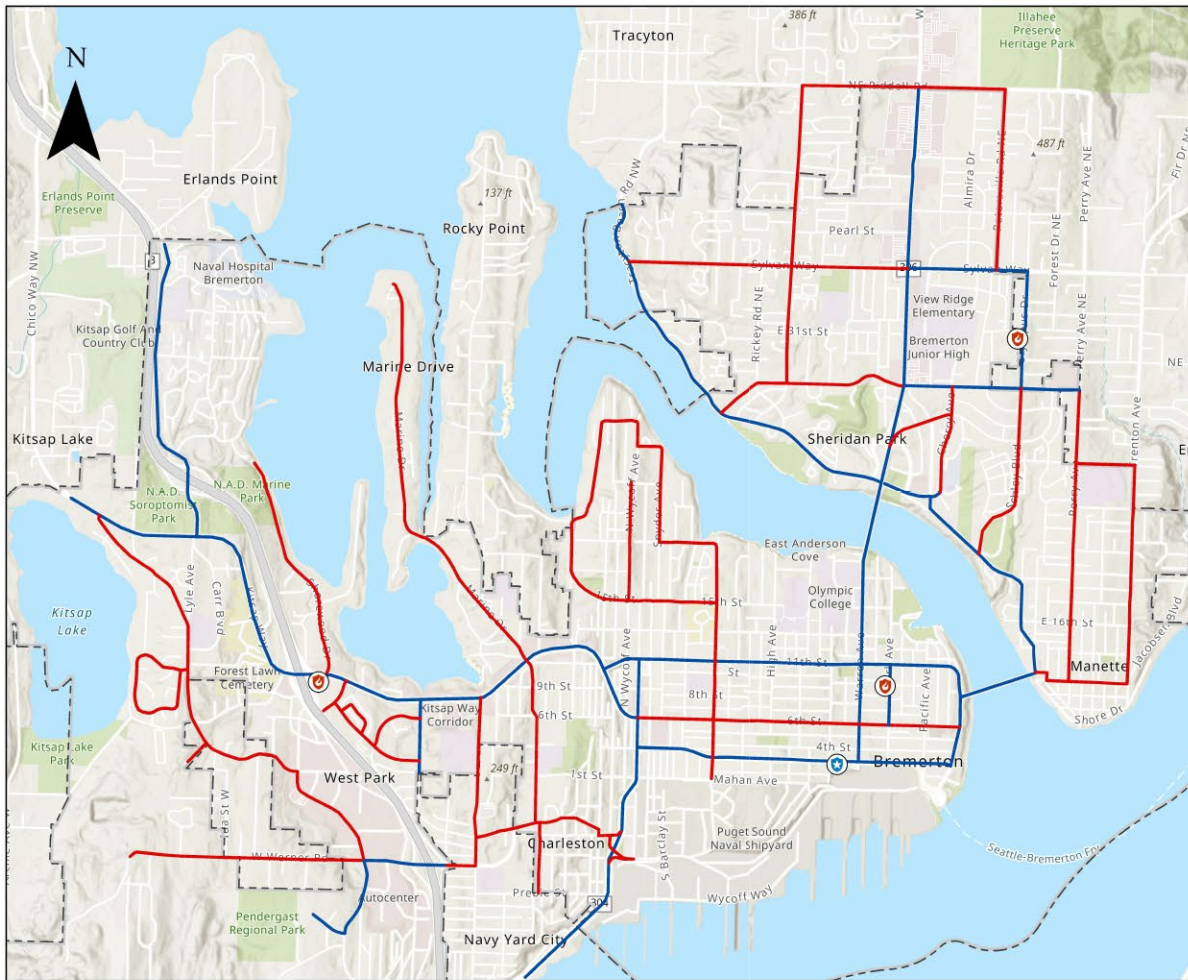

Total Cases in Isolation\*\* 141

Deaths 263

Total Cases by Region

	Kitsap	Bainbridge Island	Bremerton	Central Kitsap	North Kitsap	South Kitsap	Unknown†
Cumulative Cases	18,805	664	5,090	4,156	2,908	5,976	11
Cases added	43	0	18	11	3	11	0

# Snow Routes 2021 / 2022