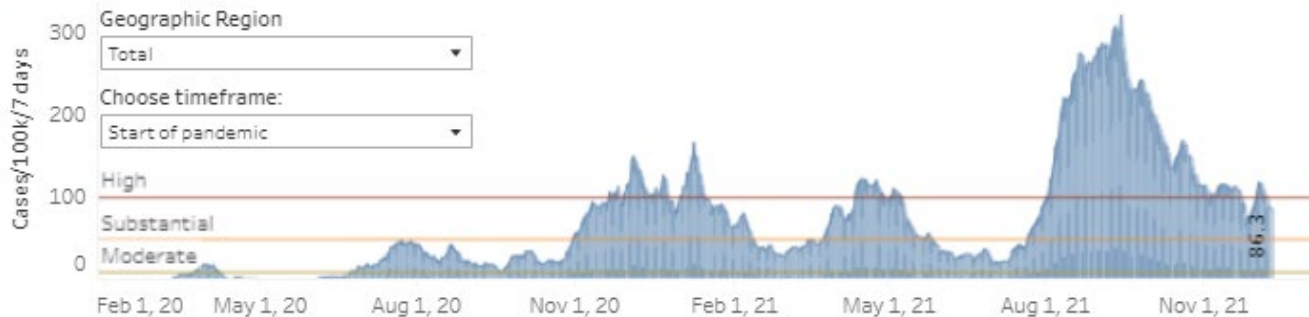

# COVID-19 Health Update

from the Kitsap Public Health District

Cases per 100,000 per 7 days

86.3

[Click here to view our weekly data dashboard.](#)

% of total population initiating vaccination, including DoD (updated Tues)

71.2%

Rate of COVID-19 Cases per 100,000, Past 7 days\*, Filter by Geographic Region

Rate of COVID-19 Cases per 100,000 Residents by Geographic Region in Past 7 Days\*

Cases and Deaths, Current as of 12/14/2021