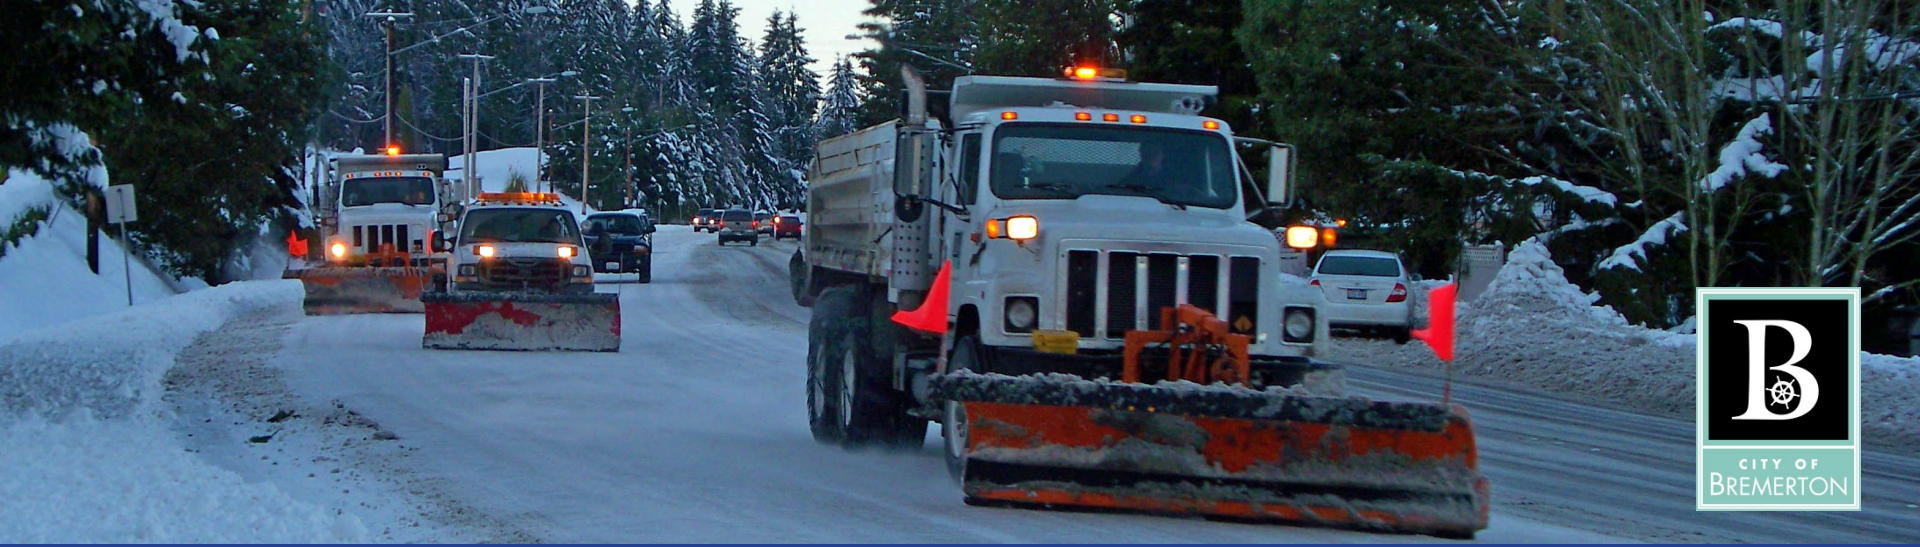

## Inclement Weather Preparation

- Street operations are fully staffed to respond to any weather situation, along with trained employees of other crews when needed
- Salt brine machine and salt supply are both in great shape and ready for preventative application
- 4 one-ton trucks and 5-twelve yard trucks are available for plowing, along with a 5-yard truck at the Parks Department. Additionally, 2-one ton trucks and 1-five yard truck are ready to apply deicer
- The “Snow and Ice Emergency Routes” map located on the public website have been updated for public information. When we begin applying deicer and plowing roads, citizens can watch all of it in real-time on our website at <https://www.BremertonWA.gov/1001/Inclement-Weather>.
- We are finalizing details to convert our plowing schedule from two 12-hour shifts over to three 9-hour shifts. This change will increase safety while reducing fatigue of employees. There will be no change to our level of service.